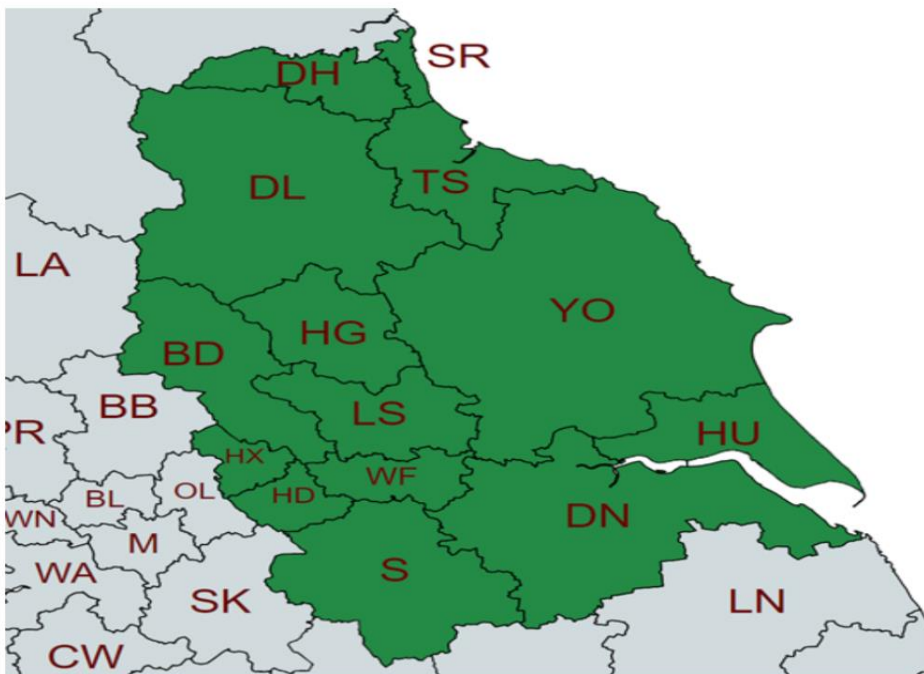

Year 10 Work Experience – 22nd – 26th May 2023

Map of where you can look for a work experience placement. These are the areas NYBEP cover for health & safety risk assessments (which need to be carried out for every young person's placement).

You will need to consider how you will get to your placement & how far will you have to travel.

Placements abroad/working from home/in an area not covered by NYBEP will not be permitted.

Map Key

BD- Bradford
DH- Durham
DL- Darlington
DN- Doncaster
HG- Harrogate
HD- Huddersfield
HU- Hull

HX- Halifax
LS- Leeds
S- Sheffield
SR- Sunderland
TS- Middlesbrough
WF- Wakefield
YO- Yorkshire